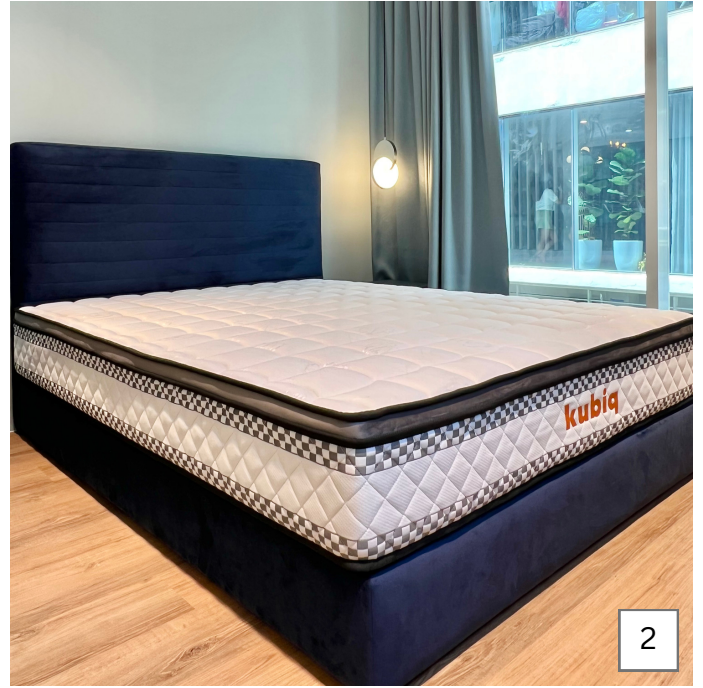

BEDROOM

Queen Size Bed Frame & Mattress | RM3,298