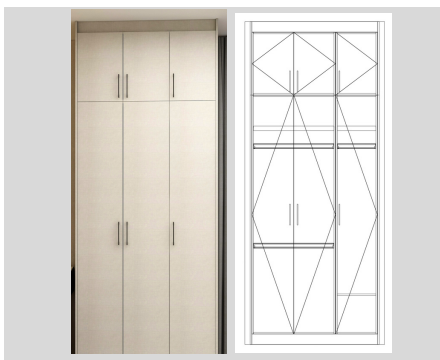

☐ **Built-In Wardrobe** RM 3,499
4ft (W) x 10ft (H)